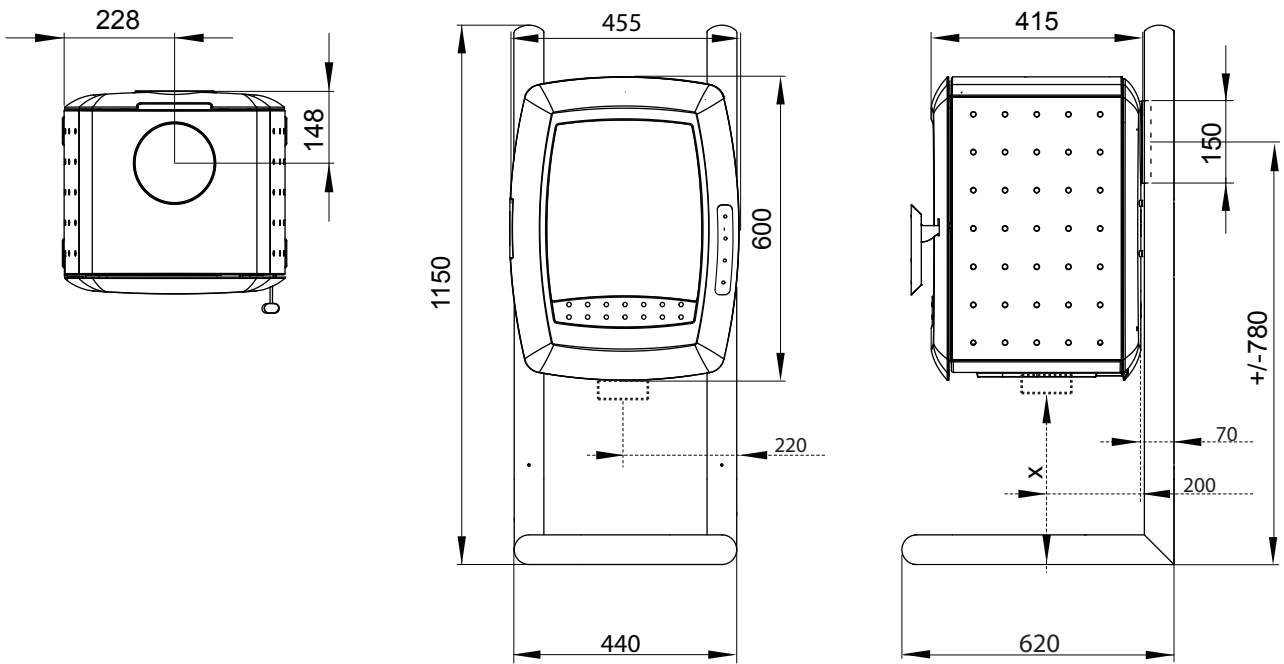

Smarty Rails 115 = mm

Smarty Rails 190 = mm